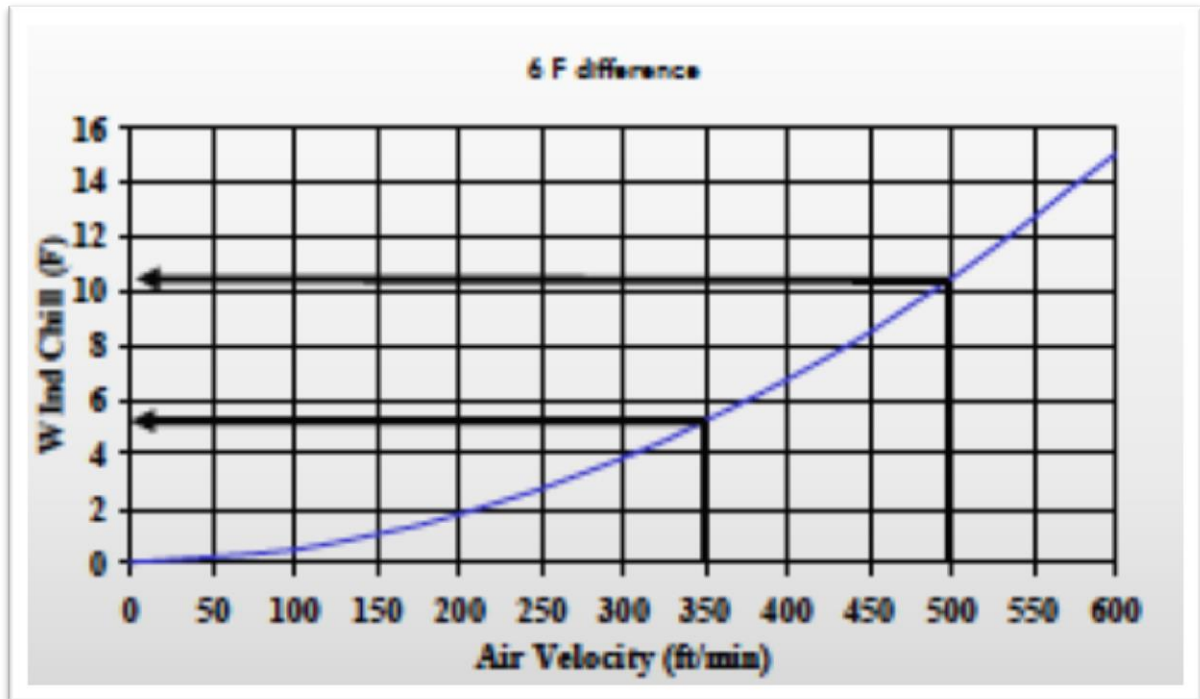

## Wind chill effect At 85° F

Air speed Ft/min	200	300	350	400	450	500	550	600
Temp ° F	2	4	5.5	7	8.5	10.5	12.5	15
Temp ° C	1.1	2.2	3	3.9	4.7	5.8	7	8.3

Birds will feel 5.8 °C (10.5 ° F) less temp if Air Velocity (Speed) is 500 ft/min